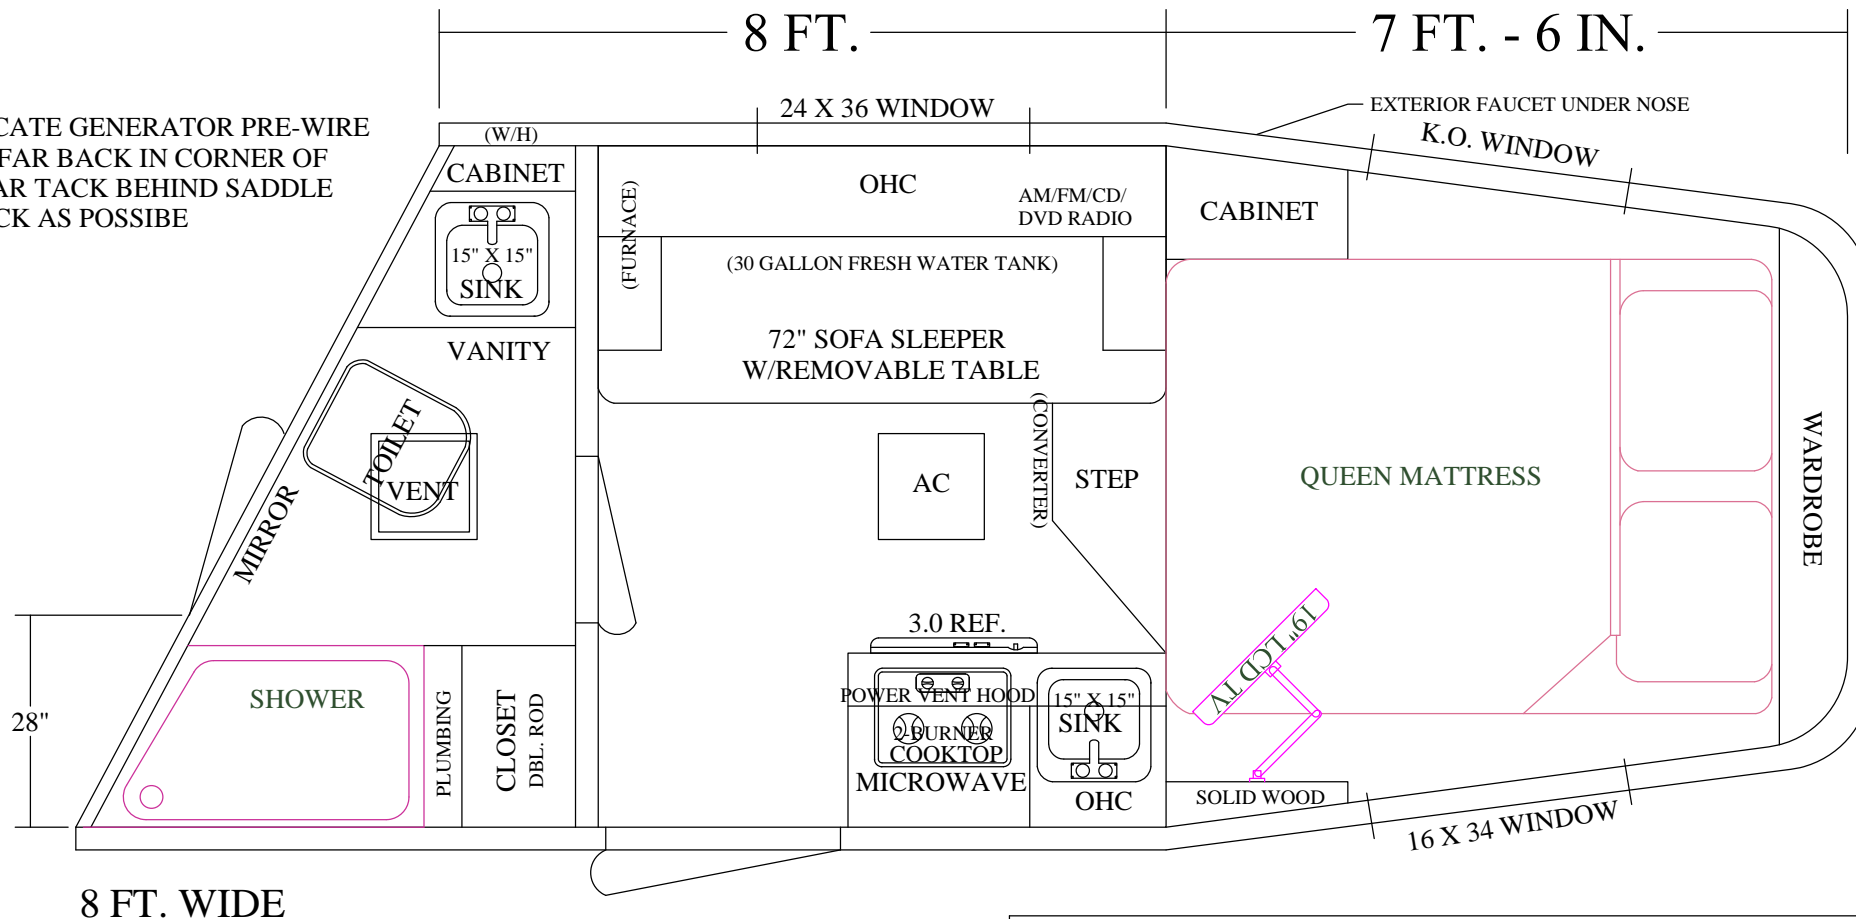

LOCATE GENERATOR PRE-WIRE AS FAR BACK IN CORNER OF REAR TACK BEHIND SADDLE RACK AS POSSIBLE

# PROLINE INTERIORS

Stephenville, Texas 76401

DEALER <b>SHININ B TRLS.</b>	TRAILER MFG. <b>PLATINUM</b>	DRAWN BY <b>BLM</b>	DATE <b>20-APR-09</b>
CUSTOMER <b>INVENTORY</b>	PROLINE MODEL <b>8' PRO</b>	DWG. NO. <b>4734</b>	REV. NO. <b>3</b>