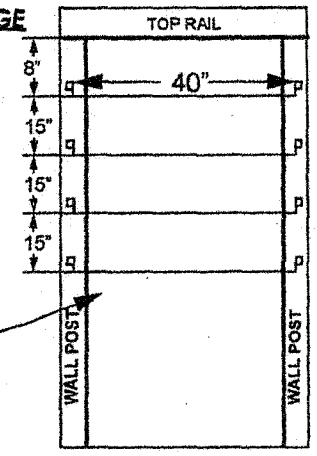

STOCK/COMBO

P.P. WHITE EXTERIOR FINISH

3500# CAPACITY W/ 6-BOLT & 16" WHEELS