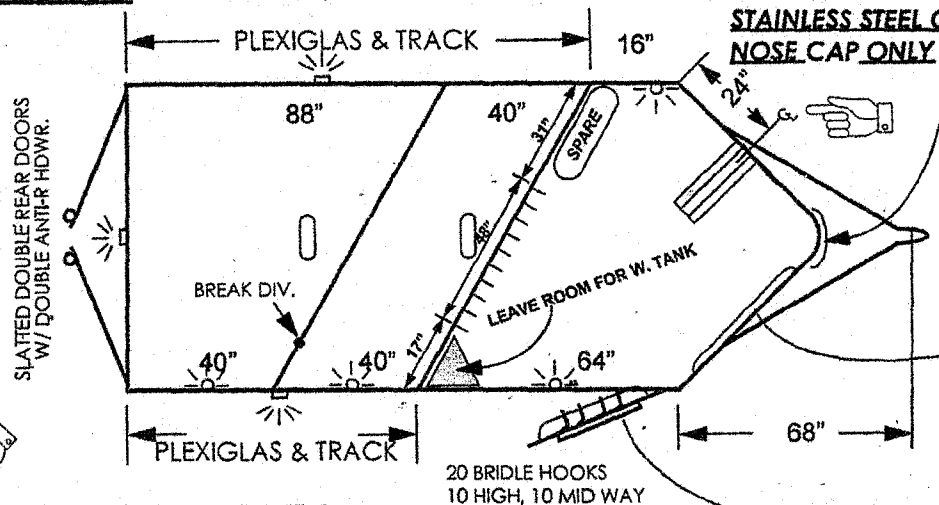

STOCK/COMBO

P.P. WHITE EXTERIOR FINISH

3500# CAPACITY W/ 6-BOLT & 16" WHEELS